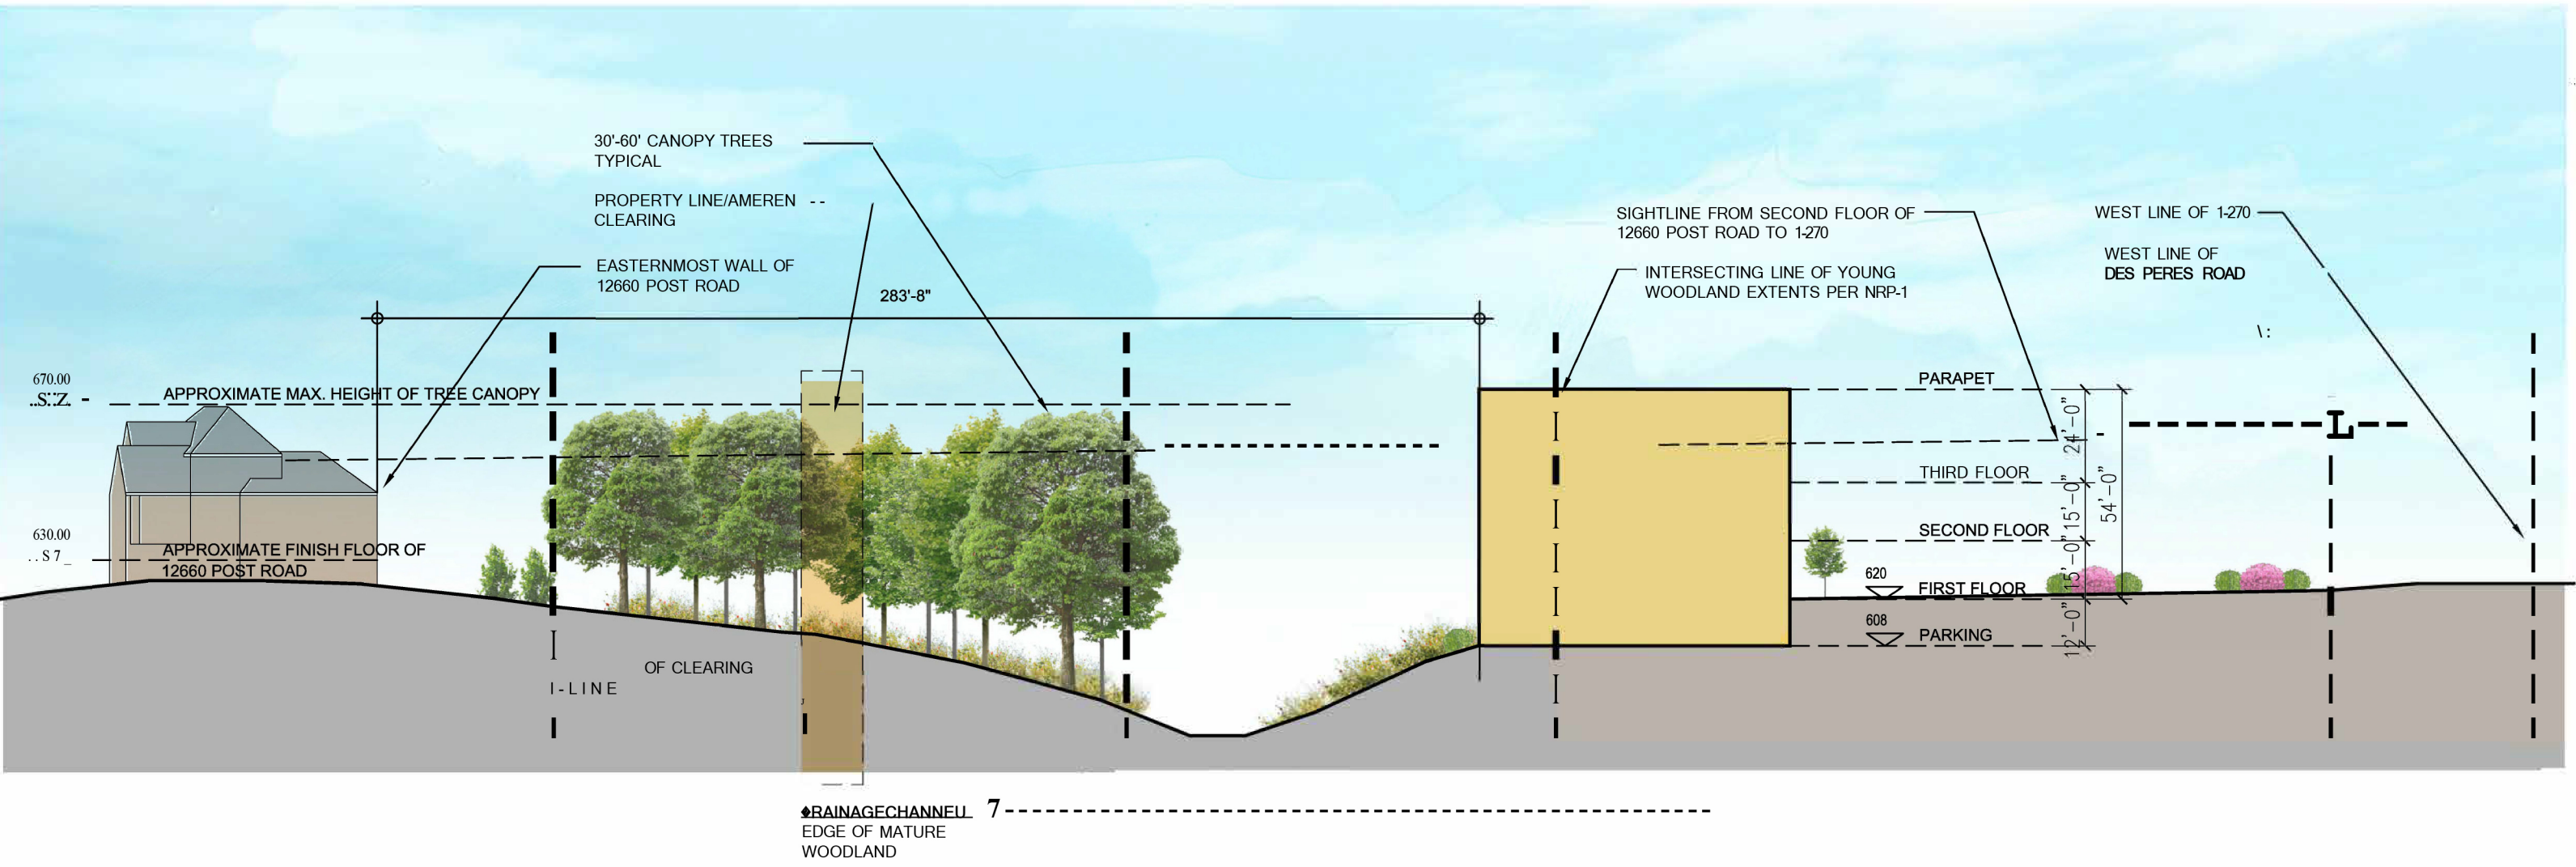

VIEW FROM DES PERES ROAD
SCALE: NTS

SCHEMATIC RENDERING
SCALE: NTS

● SCHEMATIC SITE PLAN
SCALE: NTS

SCHEMATIC SITE SECTION

SCALE: 1"=40'

SAINT LOUIS DESIGN ALLIANCE
 6014 DELMAR BLVD.
 314.863.1313
 SAINT LOUIS, MO 63112
 www.stlda.com

BRINTON OFFICE BUILDING
 1821 DES PERES ROAD TOWN & COUNTRY, MISSOURI

SCHEMATIC RENDERING
SCALE: NTS

SCHEMATIC RENDERING
SCALE: NTS